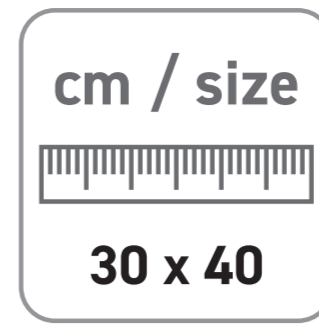

Order-No.:	_____
Model-No.:	130
Colour-No.:	10
Size:	30 x 40 cm
Printside:	Backside
Printarea:	20 x 30 cm
Printcolours:	<input type="checkbox"/> max. 4-colours

Max. Printarea

PLEASE CHECK CAREFULLY:

- 1. Position / Size**
Is the motif in the right place and is it the right size?
- 2. Front / Back**
Are the motifs on the right side?
- 3. Printcolours**
Are the Pantone C tones correct?
- 4. Typo / Text**
Are all fonts and texts correct?