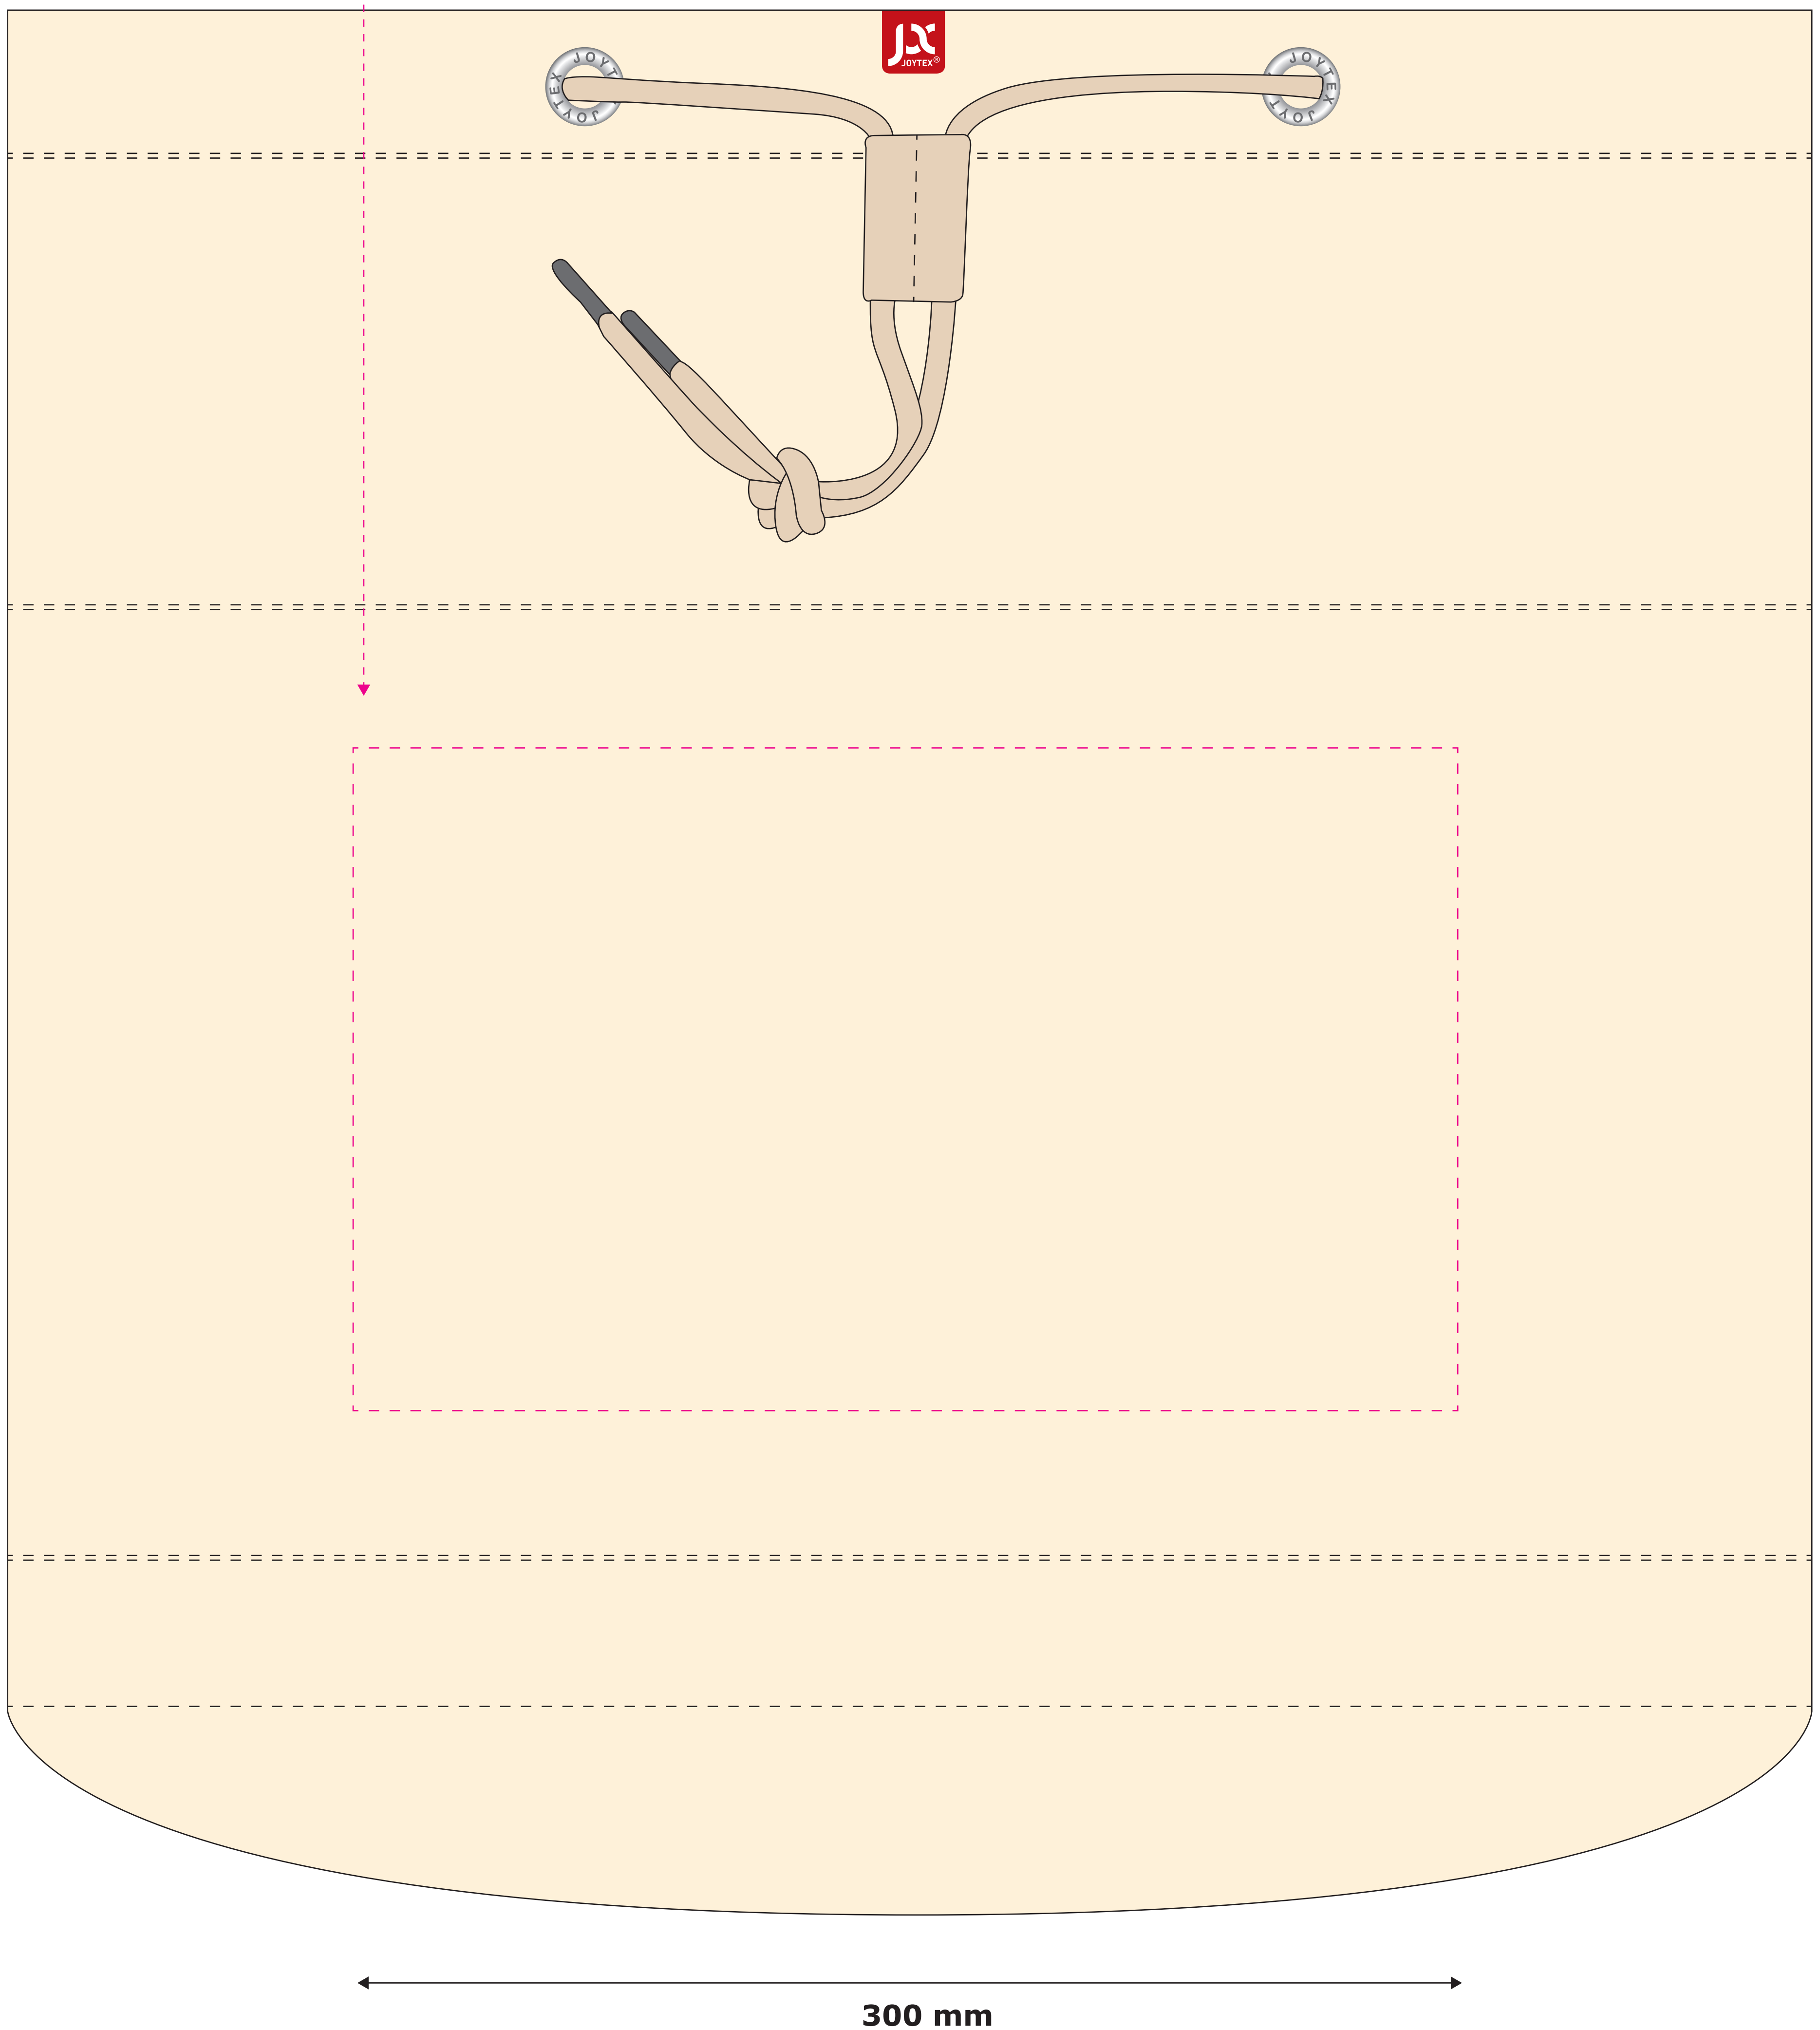

Order-No.:	_____
Model-No.:	134
Colour-No.:	_____
Size:	Ø 30 x 50 cm
Printside:	Frontside
Printarea:	30 x 18 cm
Printcolours:	<input type="checkbox"/> _____

Max. Printarea

PLEASE CHECK CAREFULLY:

- 1. Position / Size**
Is the motif in the right place and is it the right size?
- 2. Front / Back**
Are the motifs on the right side?
- 3. Printcolours**
Are the Pantone C tones correct?
- 4. Typo / Text**
Are all fonts and texts correct?

NOTE:

The appearance of the printing and bag colors are not binding here.

With the release of this proof, subsequent complaints about facts that are recognizable here are excluded.