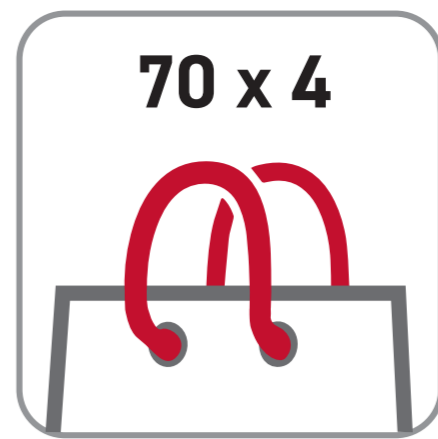

Order-No.:	_____
Model-No.:	137
Colour-No.:	10/70
Size:	60 x 50 x 14 cm
Printside:	Frontside
Printarea:	20 x 20 cm
Printcolours:	<input type="checkbox"/> _____

Max. Printarea

PLEASE CHECK CAREFULLY:	NOTE:
<p>1. Position / Size Is the motiv in the right place and is it the right size?</p> <p>2. Front / Back Are the motifs on the right side?</p> <p>3. Printcolours Are the Pantone C tones correct?</p> <p>4. Typo / Text Are all fonts and texts correct?</p>	<p>The appearance of the printing and bag colors are not binding here.</p> <p>With the release of this proof, subsequent complaints about facts that are recognizable here are excluded.</p>