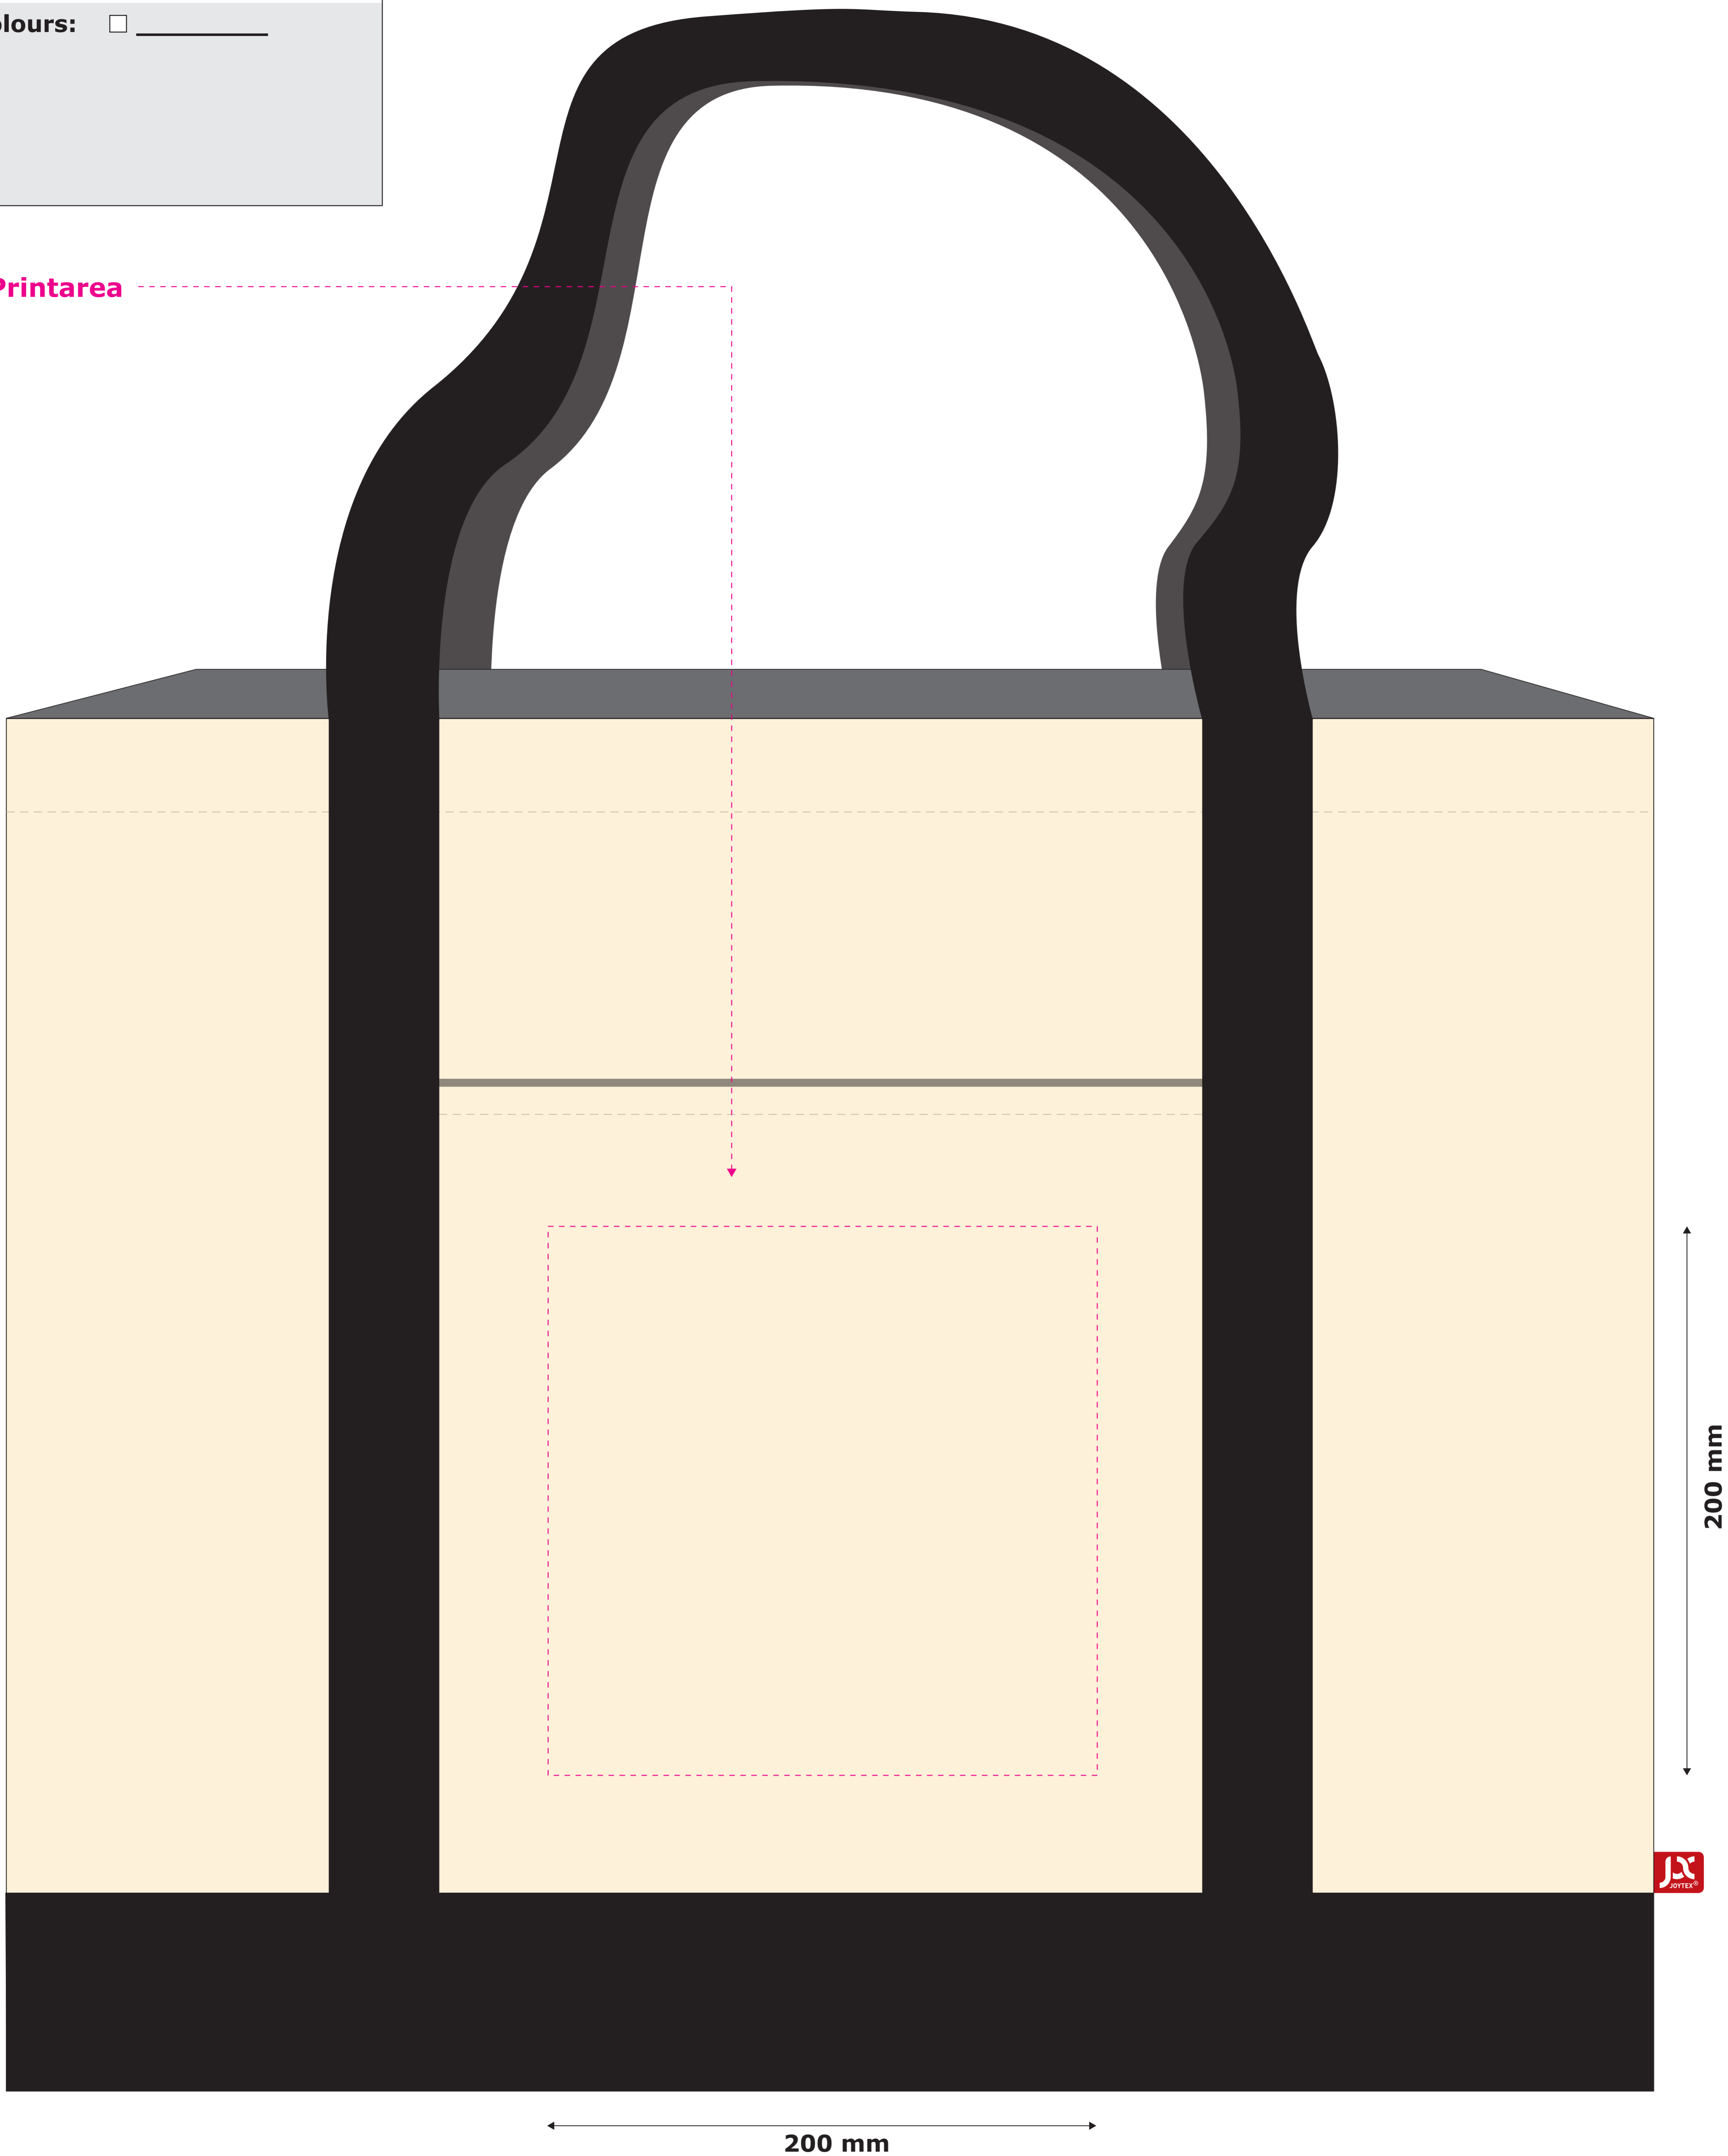

Order-No.:	_____
Model-No.:	137
Colour-No.:	10/70
Size:	60 x 50 x 14 cm
Printside:	Frontside
Printarea:	20 x 20 cm
Printcolours:	<input type="checkbox"/> _____

Max. Printarea

PLEASE CHECK CAREFULLY:	NOTE:
<p>1. Position / Size Is the motiv in the right place and is it the right size?</p> <p>2. Front / Back Are the motifs on the right side?</p> <p>3. Printcolours Are the Pantone C tones correct?</p> <p>4. Typo / Text Are all fonts and texts correct?</p>	<p>The appearance of the printing and bag colors are not binding here.</p> <p>With the release of this proof, subsequent complaints about facts that are recognizable here are excluded.</p>