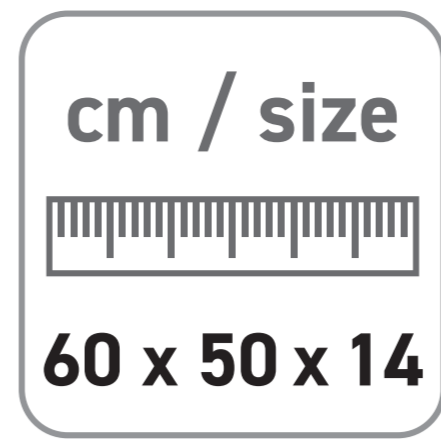

Order-No.:	_____
Model-No.:	137
Colour-No.:	10/70
Size:	60 x 50 x 14 cm
Printside:	Frontside
Printarea:	20 x 20 cm
Printcolours:	<input type="checkbox"/> _____

Max. Printarea

PLEASE CHECK CAREFULLY:	NOTE:
<p>1. Position / Size Is the motiv in the right place and is it the right size?</p> <p>2. Front / Back Are the motifs on the right side?</p> <p>3. Printcolours Are the Pantone C tones correct?</p> <p>4. Typo / Text Are all fonts and texts correct?</p>	<p>The appearance of the printing and bag colors are not binding here.</p> <p>With the release of this proof, subsequent complaints about facts that are recognizable here are excluded.</p>