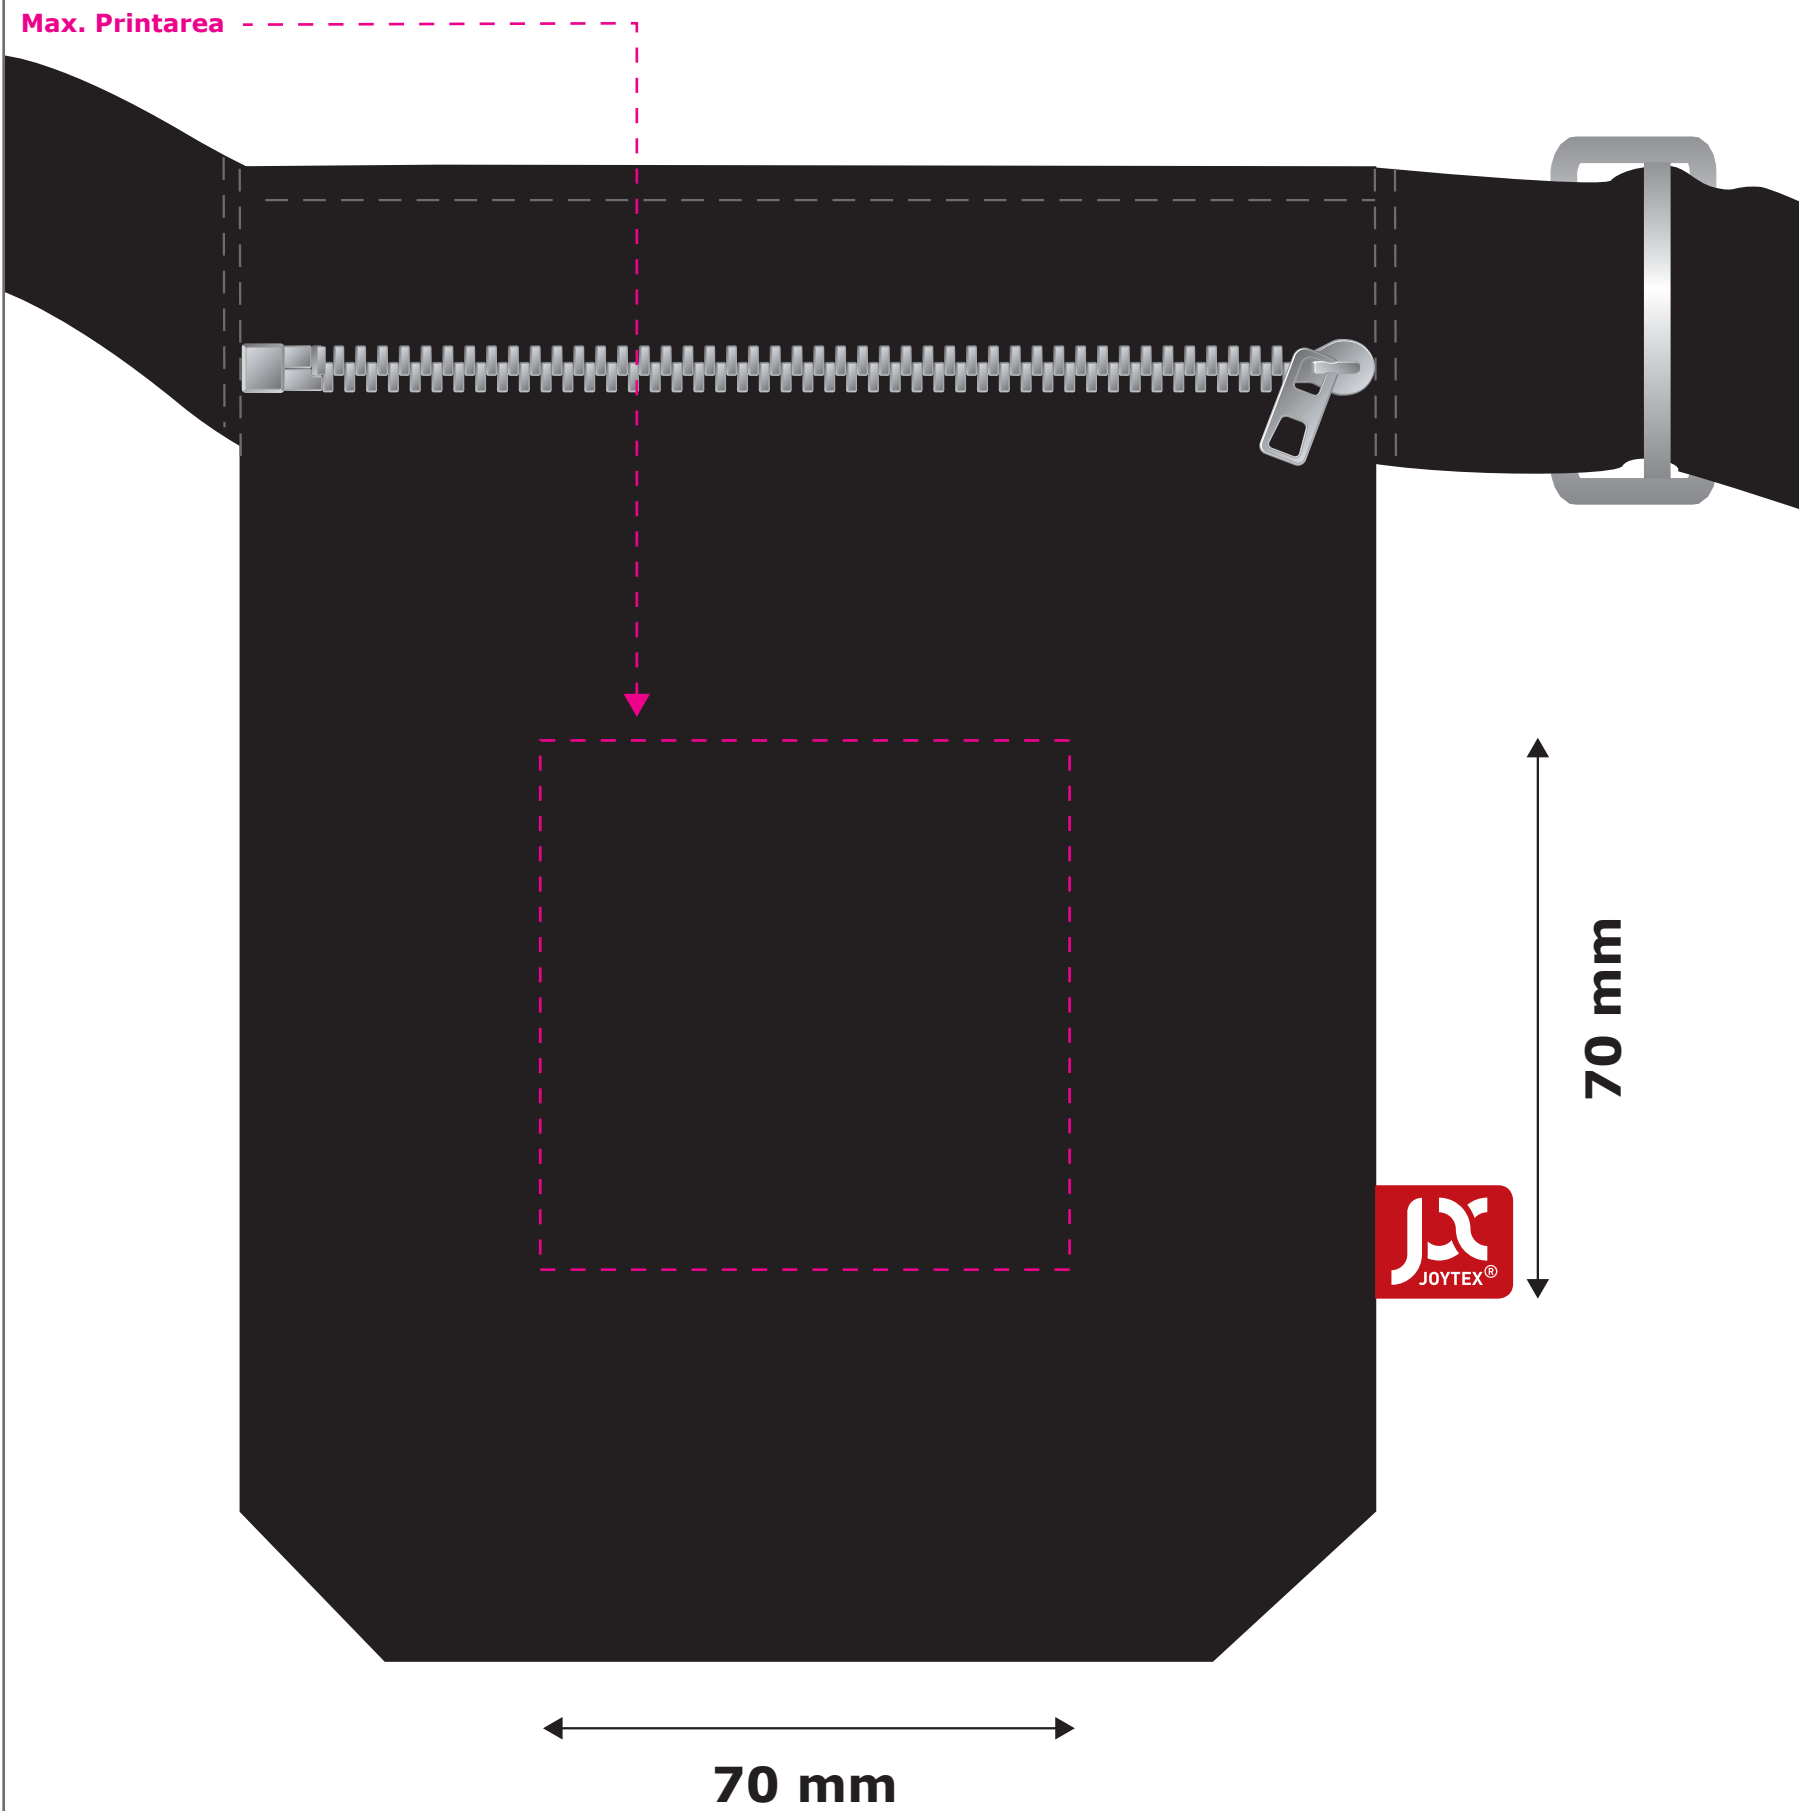

Order-No.:	_____
Model-No.:	139
Colour-No.:	70
Size:	15 x 20 cm
Printside:	Frontside
Printarea:	7 x 7cm
Printcolours:	<input type="checkbox"/> _____

PLEASE CHECK CAREFULLY: **NOTE:**

- 1. Position / Size**
Is the motif in the right place and is it the right size?
- 2. Front / Back**
Are the motifs on the right side?
- 3. Printcolours**
Are the Pantone C tones correct?
- 4. Typo / Text**
Are all fonts and texts correct?

The appearance of the printing and bag colors are not binding here.

With the release of this proof, subsequent complaints about facts that are recognizable here are excluded.