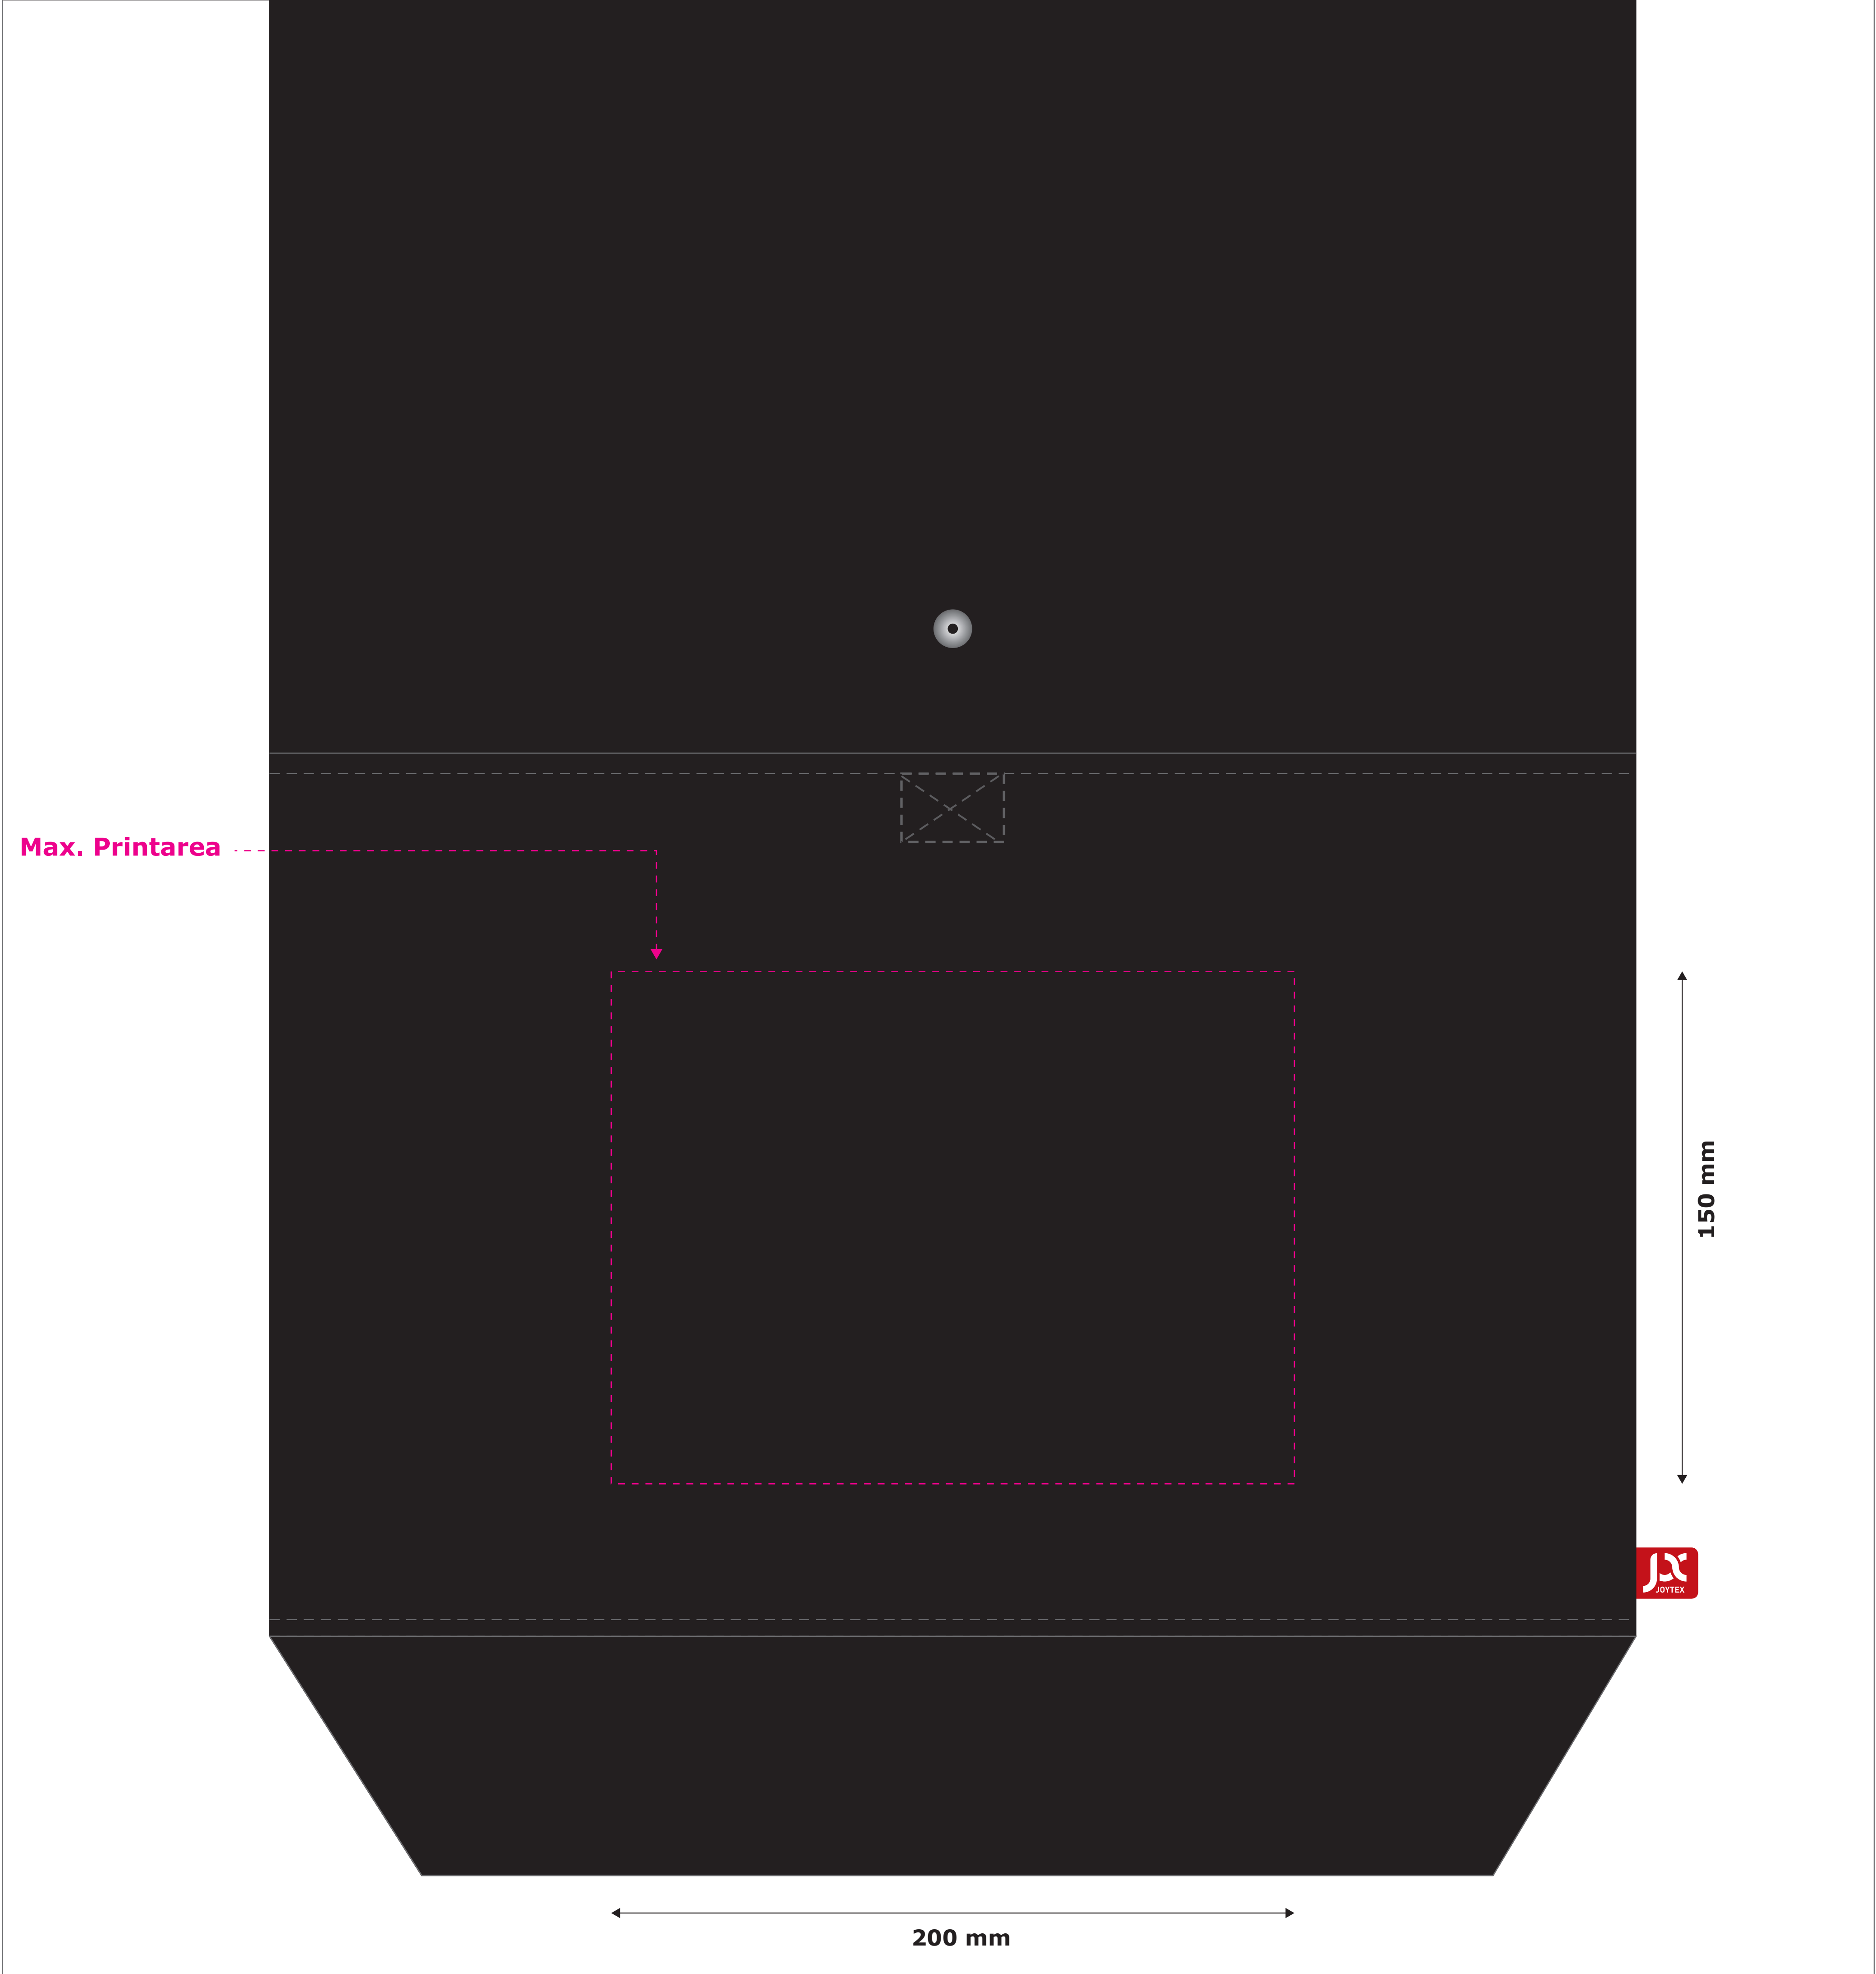

Order-No.:	_____
Model-No.:	140
Colour-No.:	70
Size:	40 x 60 / 14 cm
Printside:	Frontside
Printarea:	20 x 15 cm
Printcolours:	<input type="checkbox"/> _____

Max. Printarea

150 mm

200 mm

PLEASE CHECK CAREFULLY:

- 1. Position / Size**
Is the motiv in the right place and is it the right size?
- 2. Front / Back**
Are the motifs on the right side?
- 3. Printcolours**
Are the Pantone C tones correct?
- 4. Typo / Text**
Are all fonts and texts correct?