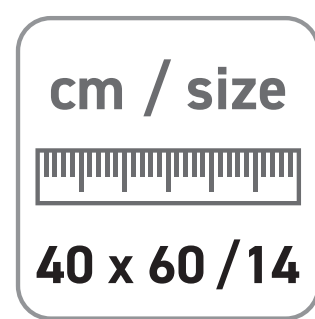

Order-No.:	_____
Model-No.:	140
Colour-No.:	70
Size:	40 x 60 / 14 cm
Printside:	Frontside
Printarea:	20 x 15 cm
Printcolours:	<input type="checkbox"/> _____

Max. Printarea

150 mm

200 mm

PLEASE CHECK CAREFULLY:

- 1. Position / Size**
Is the motiv in the right place and is it the right size?
- 2. Front / Back**
Are the motifs on the right side?
- 3. Printcolours**
Are the Pantone C tones correct?
- 4. Typo / Text**
Are all fonts and texts correct?