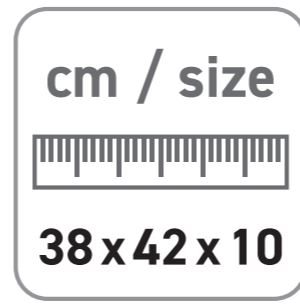

<b>Order-No.:</b>	_____
<b>Model-No.:</b>	<b>142</b>
<b>Colour-No.:</b>	_____
<b>Size:</b>	38 x 42 x 10 cm
<b>Printside:</b>	<b>Frontside</b>
<b>Printarea:</b>	30 x 30 cm
<b>Printcolours:</b>	<input type="checkbox"/> _____

Max. Printarea

← 300 mm →

↑ 300 mm ↓

**PLEASE CHECK CAREFULLY:**

- 1. Position / Size**  
Is the motiv in the right place and is it the right size?
- 2. Front / Back**  
Are the motifs on the right side?
- 3. Printcolours**  
Are the Pantone C tones correct?
- 4. Typo / Text**  
Are all fonts and texts correct?