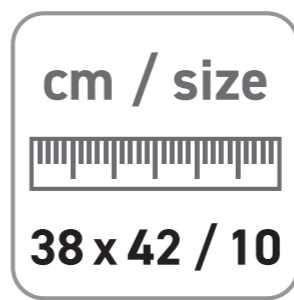

Order-No.:	_____
Model-No.:	144 (Made in Germany)
Colour-No.:	10
Size:	38 x 42 x 10 cm
Printside:	Frontside
Printarea:	30 x 30 cm
Printcolours:	<input type="checkbox"/> _____

Max. Printarea

PLEASE CHECK CAREFULLY:

- 1. Position / Size**
Is the motiv in the right place and is it the right size?
- 2. Front / Back**
Are the motifs on the right side?
- 3. Printcolours**
Are the Pantone C tones correct?
- 4. Typo / Text**
Are all fonts and texts correct?