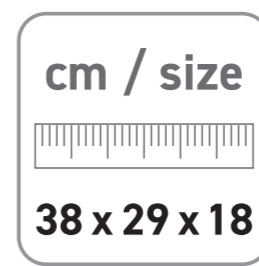

Order-No.:	_____
Model-No.:	152
Colour-No.:	10
Size:	38 x 29 x 10 cm
Printside:	Frontside
Printarea:	25 x 15 cm
Printcolours:	<input type="checkbox"/> _____

Max. Printarea

PLEASE CHECK CAREFULLY:

- 1. Position / Size**
Is the motif in the right place and is it the right size?
- 2. Front / Back**
Are the motifs on the right side?
- 3. Printcolours**
Are the Pantone C tones correct?
- 4. Typo / Text**
Are all fonts and texts correct?