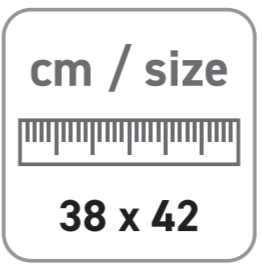

Order-No.:	_____
Model-No.:	156
Colour-No.:	_____
Size:	38 x 42 cm
Printside:	Frontside
Printarea:	30 x 30 cm
Printcolours:	<input type="checkbox"/> _____

Max. Printarea

300 mm

300 mm

PLEASE CHECK CAREFULLY:

- 1. Position / Size**
Is the motif in the right place and is it the right size?
- 2. Front / Back**
Are the motifs on the right side?
- 3. Printcolours**
Are the Pantone C tones correct?
- 4. Typo / Text**
Are all fonts and texts correct?