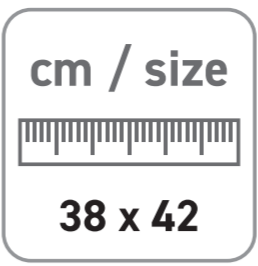

Order-No.:	_____
Model-No.:	157
Colour-No.:	_____
Size:	38 x 42 cm
Printside:	Frontside
Printarea:	30 x 30 cm
Printcolours:	<input type="checkbox"/> _____

Max. Printarea

300 mm

300 mm

PLEASE CHECK CAREFULLY:

- 1. Position / Size**
Is the motif in the right place and is it the right size?
- 2. Front / Back**
Are the motifs on the right side?
- 3. Printcolours**
Are the Pantone C tones correct?
- 4. Typo / Text**
Are all fonts and texts correct?