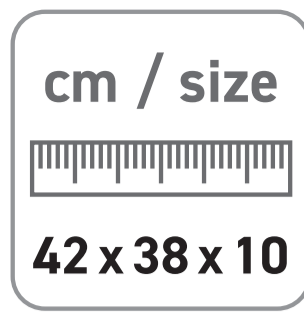

<b>Order-No.:</b>	_____
<b>Model-No.:</b>	<b>60</b>
<b>Colour-No.:</b>	___
<b>Size:</b>	42 x 38 x 10 cm
<b>Printside:</b>	<b>Frontside</b>
<b>Printarea:</b>	30 x 25 cm
<b>Printcolours:</b>	<input type="checkbox"/> _____

Max. Printarea

300 mm

250 mm

**PLEASE CHECK CAREFULLY:**

- 1. Position / Size**  
Is the motif in the right place and is it the right size?
- 2. Front / Back**  
Are the motifs on the right side?
- 3. Printcolours**  
Are the Pantone C tones correct?
- 4. Typo / Text**  
Are all fonts and texts correct?