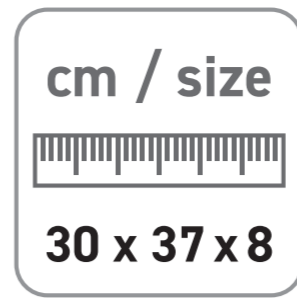

Order-No.:	_____
Model-No.:	78
Colour-No.:	_____
Size:	30 x 37 x 8 cm
Printside:	Frontside
Printarea:	22 x 30 cm
Printcolours:	<input type="checkbox"/> _____

Max. Printarea

PLEASE CHECK CAREFULLY:

- 1. Position / Size**
Is the motif in the right place and is it the right size?
- 2. Front / Back**
Are the motifs on the right side?
- 3. Printcolours**
Are the Pantone C tones correct?
- 4. Typo / Text**
Are all fonts and texts correct?