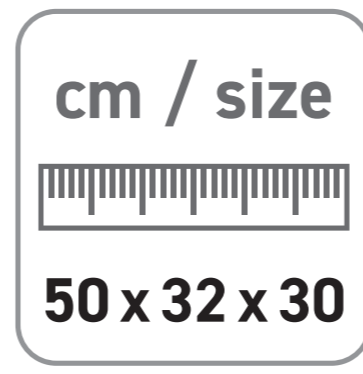

Order-No.:	_____
Model-No.:	84
Colour-No.:	_____
Size:	50 x 32 x 30 cm
Printside:	Frontside
Printarea:	30 x 15 cm
Printcolours:	<input type="checkbox"/> _____

Max. Printarea

PLEASE CHECK CAREFULLY:

- 1. Position / Size**
Is the motif in the right place and is it the right size?
- 2. Front / Back**
Are the motifs on the right side?
- 3. Printcolours**
Are the Pantone C tones correct?
- 4. Typo / Text**
Are all fonts and texts correct?