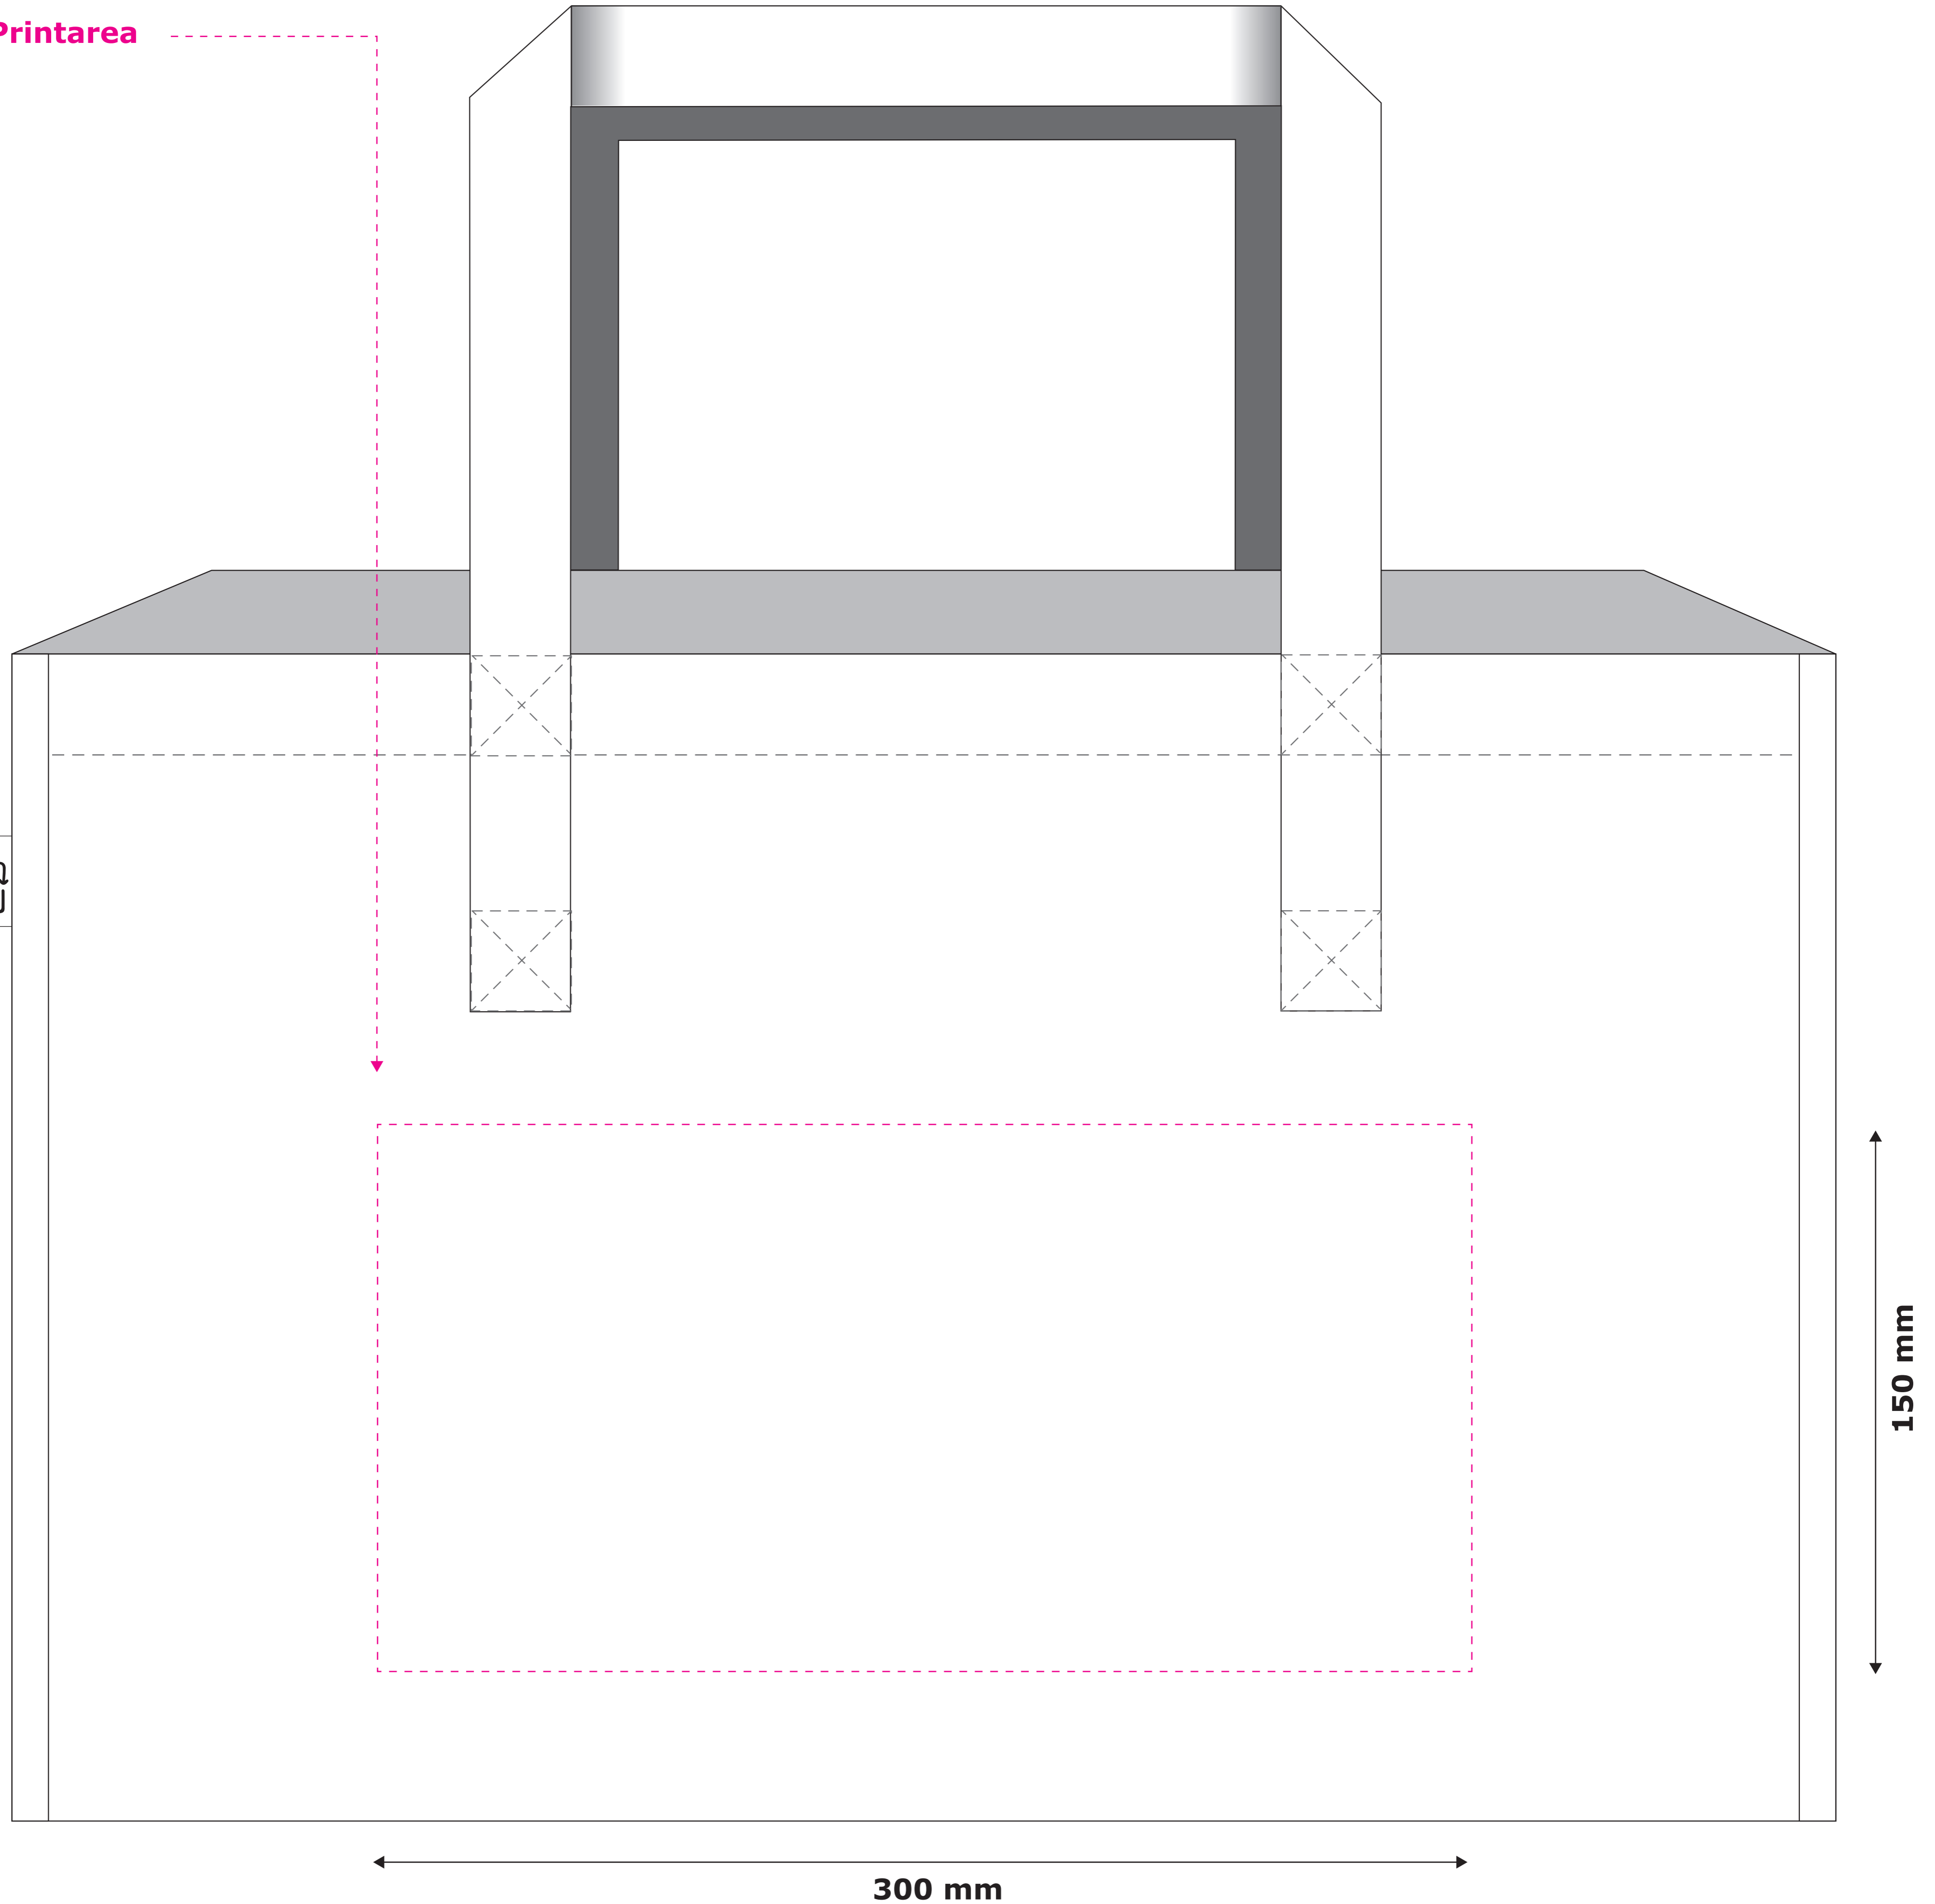

Order-No.:	_____
Model-No.:	84
Colour-No.:	_____
Size:	50 x 32 x 30 cm
Printside:	Frontside
Printarea:	30 x 15 cm
Printcolours:	<input type="checkbox"/> _____

Max. Printarea

PLEASE CHECK CAREFULLY:

- 1. Position / Size**
Is the motif in the right place and is it the right size?
- 2. Front / Back**
Are the motifs on the right side?
- 3. Printcolours**
Are the Pantone C tones correct?
- 4. Typo / Text**
Are all fonts and texts correct?

NOTE:

The appearance of the printing and bag colors are not binding here.

With the release of this proof, subsequent complaints about facts that are recognizable here are excluded.