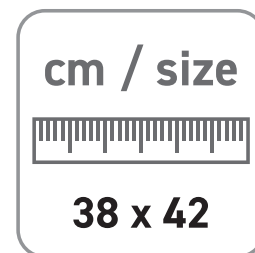

Order-No.:	_____
Model-No.:	94
Colour-No.:	_____
Size:	38 x 42 cm
Printside:	Frontside
Printarea:	30 x 20 cm
Printcolours:	<input type="checkbox"/> _____

Max. Printarea

300 mm

200 mm

PLEASE CHECK CAREFULLY:

- 1. Position / Size**
Is the motiv in the right place and is it the right size?
- 2. Front / Back**
Are the motifs on the right side?
- 3. Printcolours**
Are the Pantone C tones correct?
- 4. Typo / Text**
Are all fonts and texts correct?